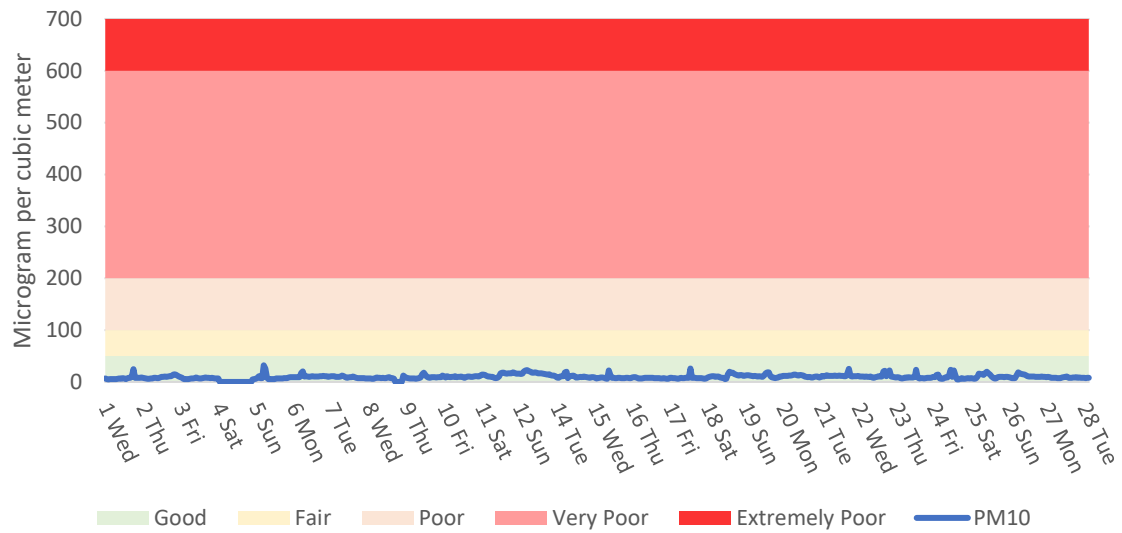

PM10 Hourly Average

PM2.5 Hourly Average