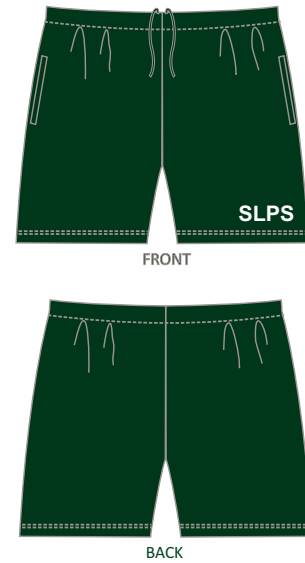

P793 SS POLO SHIRT

LAYOUT #30493

P793L LS POLO SHIRT

LAYOUT #30493

P697 TRACK JACKET

LAYOUT #31258

P79 FLEECE ZIP JACKET

LAYOUT #30494

P715 TRACKPANTS

LAYOUT #30496

P47 SHORTS

LAYOUT #30495

P156 SUMMER DRESS

LAYOUT #30493

CK1305 SKORT

LAYOUT #30735