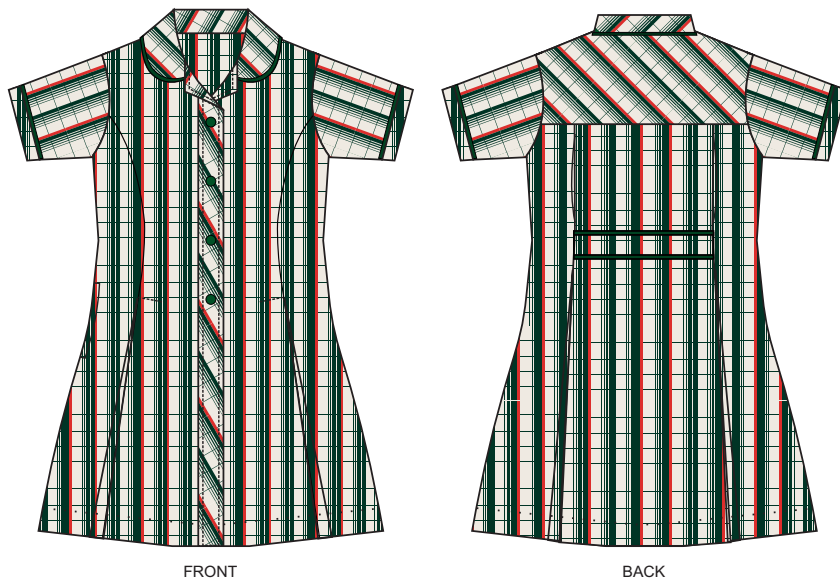

P793 SS POLO SHIRT

LAYOUT #30493

P793L LS POLO SHIRT

LAYOUT #30493

P697 TRACK JACKET

LAYOUT #31258

P79 FLEECE ZIP JACKET

LAYOUT #30494

P715 TRACKPANTS

LAYOUT #30496

P47 SHORTS

LAYOUT #30495

P156 SUMMER DRESS

LAYOUT #30493

CK1305 SKORT

LAYOUT #30735