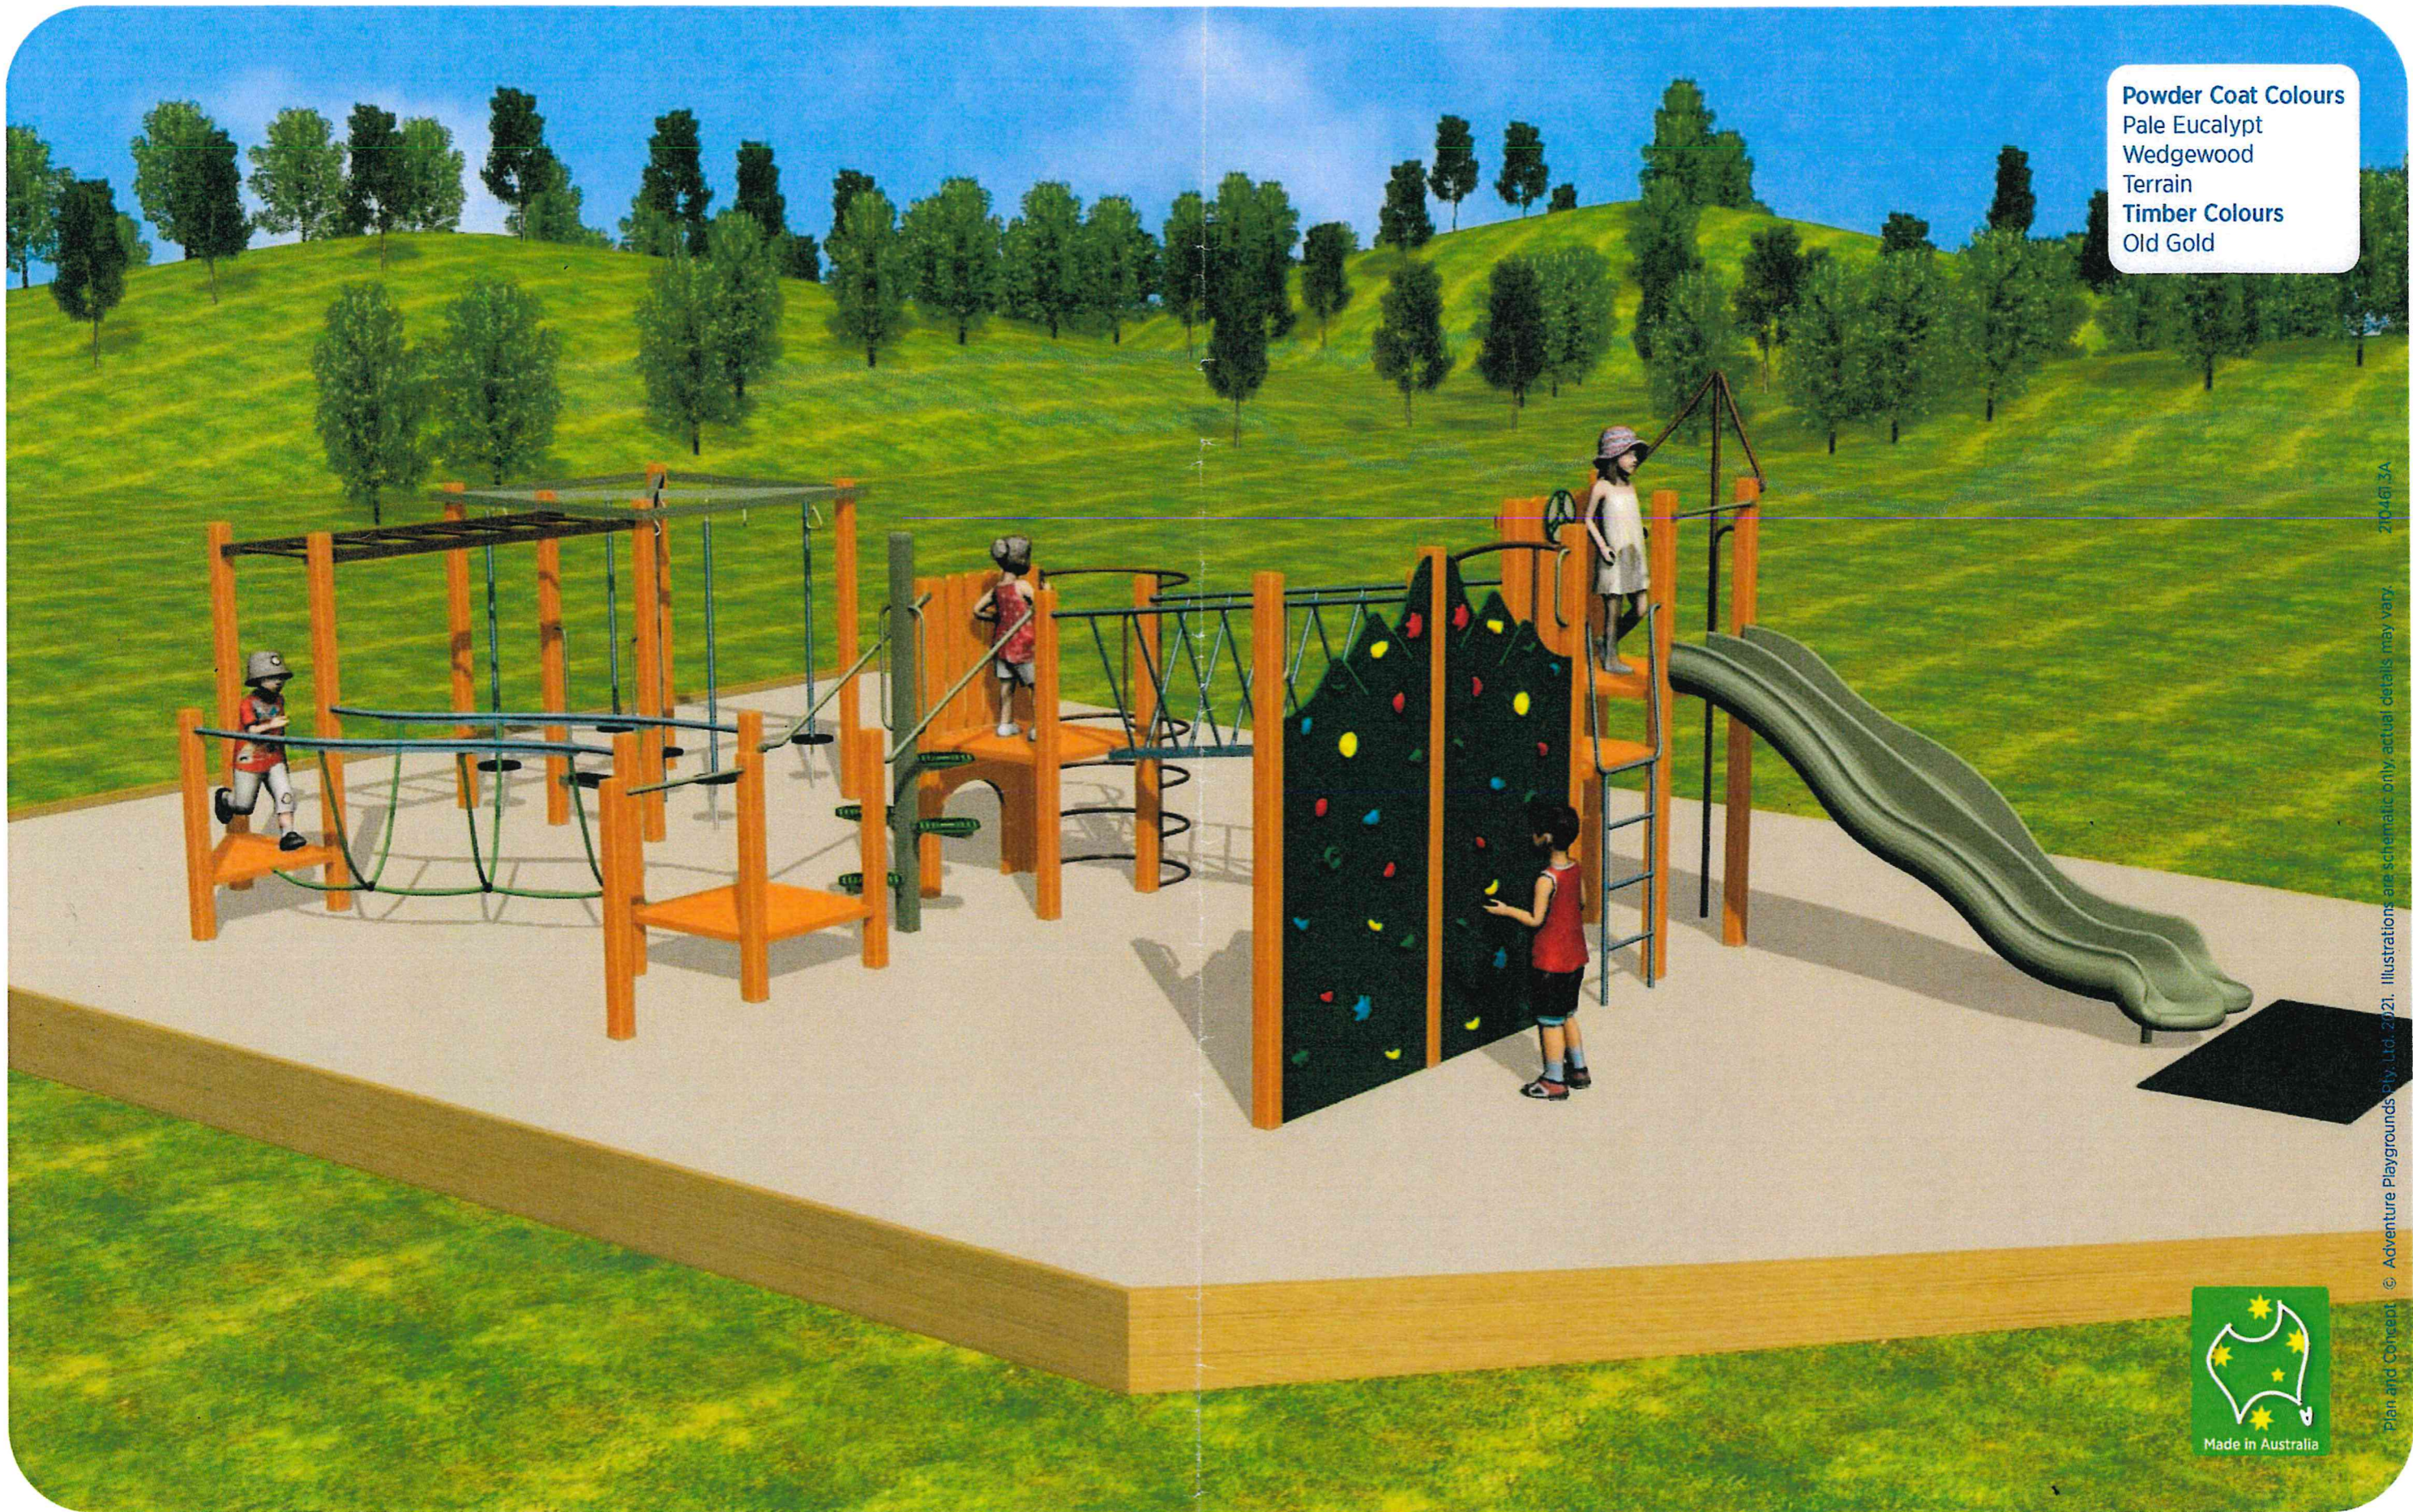

2104613A

Plan and Concept © Adventure Playgrounds Pty. Ltd. 2021. Illustrations are schematic only, actual details may vary.

**Powder Coat Colours**  
Pale Eucalypt  
Wedgewood  
Terrain  
**Timber Colours**  
Old Gold

Plan and Concept © Adventure Playgrounds Pty. Ltd. 2021. Illustrations are schematic only, actual details may vary. 2104613A