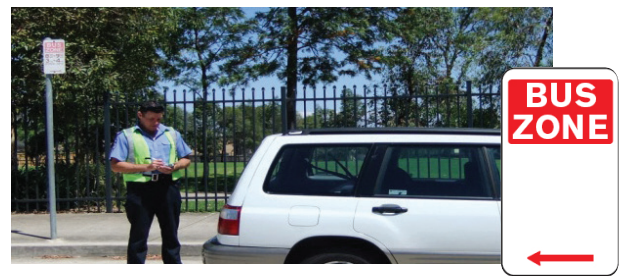

SCHOOL ZONE PARKING RULES AND PENALTIES

COUNCIL'S COMPLIANCE OFFICERS ENFORCE PARKING SIGNS AT YOUR SCHOOL.

When it comes to the safety of vulnerable road users like school children, drivers found breaking the law will be met with zero tolerance. **When an offence is detected, you will be fined.**

NO STOPPING

You must not STOP at any time.

Stopping includes when the vehicle is not moving but the engine is still running.

SCHOOL ZONE

Penalty from \$344 and 2 demerit points

BUS ZONES

You must not stop your vehicle in a Bus Zone unless you are driving a public bus. Stopping includes when the vehicle is not moving but the engine is still running.

SCHOOL ZONE

Penalty from \$191 and 2 demerit points

DRIVEWAYS

You must not park your car over or block access to a driveway. You can stop in a driveway to drop off or pick up passengers BUT only for less than 2 minutes AND the driver must stay with the car.