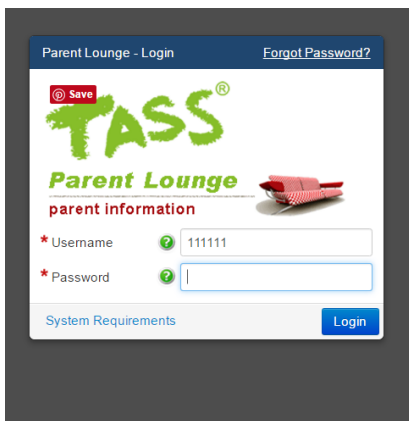

How to use Parent Lounge

Open to link - www.sjwlrok.catholic.edu.au

Quick Links

- Current Newsletter
- Enrolment Information
- Forms & Downloads
- Tuckshop Menu
- Flexischools Online Ordering
- Term Dates
- School Calendar
- Annual Report
- Parents & Friends Assoc.

Choose Parent Portal

Welcome to our website...

Type in your Parent Code in to username & Password. If you have forgotten your password, click on 'Forgot Password?'. This will be emailed to you.

For new families the Parent Code is located on your Term Fees account the six digit number, the default password is the Parent Code number.

Once in Parent Lounge you may access your child (s) report cards, school calendar, etc.